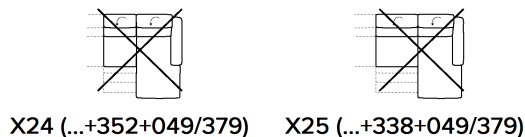

COMPOSITION EXAMPLES