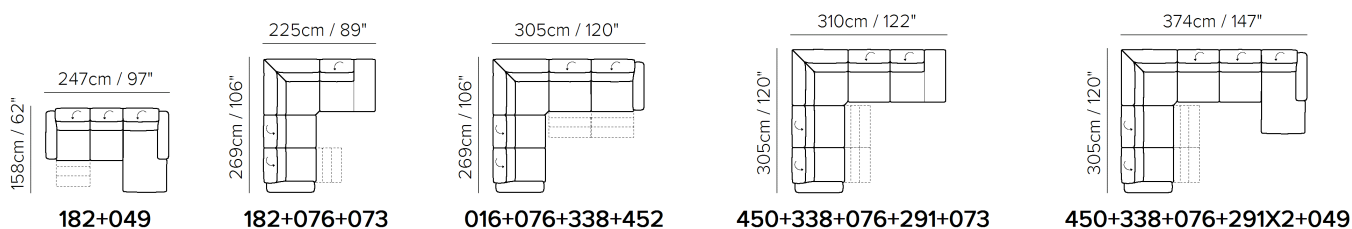

COMPOSITION EXAMPLES