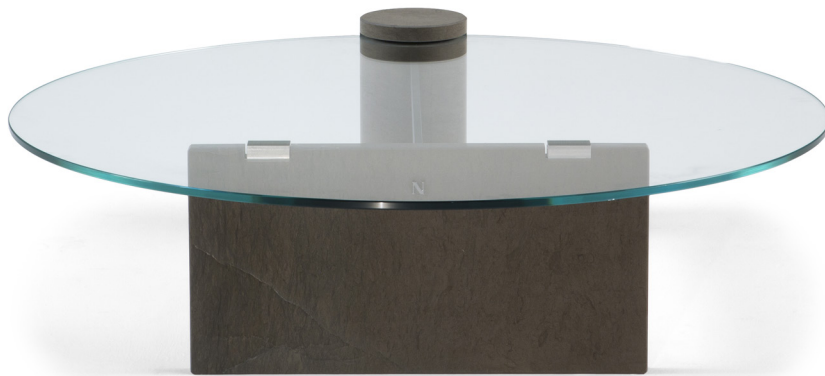

■ T847001XNA + T847002XNA

■ T847001XNA

■ T847002XNA

■ T847003XNA

■ T847004XNA

ALL PICTURES SHOWN ARE FOR ILLUSTRATIVE PURPOSE ONLY. ACTUAL PRODUCT MAY VARY DUE TO PRODUCT ENHANCEMENT.

SCHEMATICS

ROUND CENTRAL

100cm x 108cm H 30cm
39,37" x 42,52" H 11,81"

ROUND ACCENT

50cm x 55cm H 50cm
19,69" x 21,65" H 19,69"

FINISHINGS

Frame finishing

Pewt/Fossena

Carrara Pewter

Top finishing

Extra Clear Glass