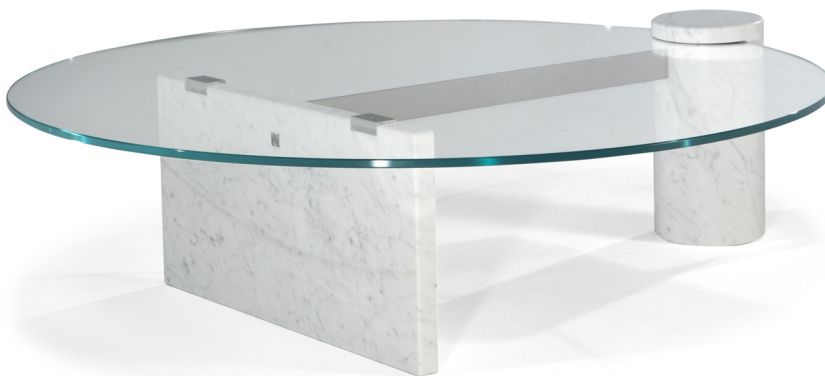

■ T847001XNA + T847002XNA

■ T847001XNA

■ T847002XNA

■ T847003XNA

■ T847004XNA

ALL PICTURES SHOWN ARE FOR ILLUSTRATIVE PURPOSE ONLY. ACTUAL PRODUCT MAY VARY DUE TO PRODUCT ENHANCEMENT.

SCHEMATICS

ROUND CENTRAL

100cm x 108cm H 30cm
39,37" x 42,52" H 11,81"

ROUND ACCENT

50cm x 55cm H 50cm
19,69" x 21,65" H 19,69"

FINISHINGS

Frame finishing

Pewt/Fossena

Carrara Pewter

Top finishing

Extra Clear Glass