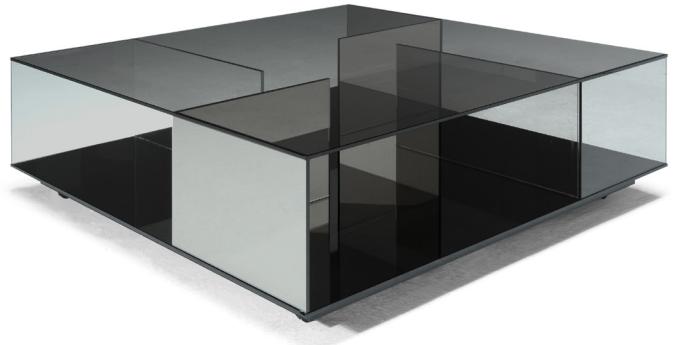

■ T140VX1

■ T140V01

■ T140VM4

■ T140V04

■ T140VX3

■ T140V03

SCHEMATICS

SQUARE CORNER

60cm x 60cm H 42cm
23,62" x 23,62" H 16,54"

60cm x 60cm H 70cm
23,62" x 23,62" H 27,56"

SQUARE CENTRAL

100cm x 100cm H 34cm
39,37" x 39,37" H 13,39"

RECTANGULAR CENTRAL

85cm x 125cm H 34cm
33,46" x 49,21" H 13,39"

FINISHINGS

Frame finishing

BRONZE

SMOKE

TRANSPARENT