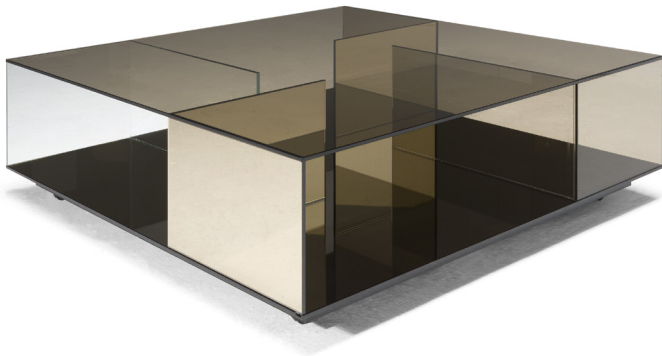

■ T140VX1

■ T140V01

■ T140VM4

■ T140V04

■ T140VX3

■ T140V03

SCHEMATICS

SQUARE CORNER

60cm x 60cm H 42cm
23,62" x 23,62" H 16,54"

60cm x 60cm H 70cm
23,62" x 23,62" H 27,56"

SQUARE CENTRAL

100cm x 100cm H 34cm
39,37" x 39,37" H 13,39"

RECTANGULAR CENTRAL

85cm x 125cm H 34cm
33,46" x 49,21" H 13,39"

FINISHINGS

Frame finishing

BRONZE

SMOKE

TRANSPARENT