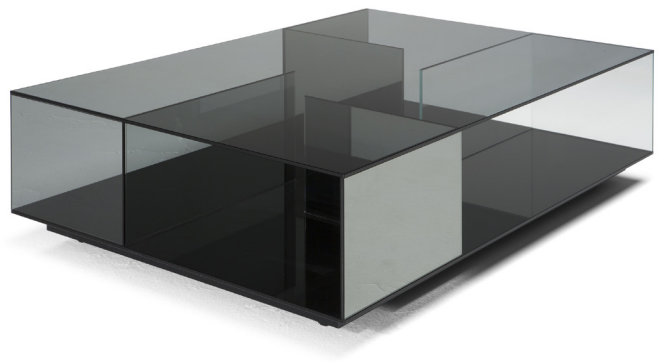

■ T140VX1

■ T140V01

■ T140VM4

■ T140V04

■ T140VX3

■ T140V03

SCHEMATICS

SQUARE CORNER

60cm x 60cm H 42cm
23,62" x 23,62" H 16,54"

60cm x 60cm H 70cm
23,62" x 23,62" H 27,56"

SQUARE CENTRAL

100cm x 100cm H 34cm
39,37" x 39,37" H 13,39"

RECTANGULAR CENTRAL

85cm x 125cm H 34cm
33,46" x 49,21" H 13,39"

FINISHINGS

Frame finishing

BRONZE

SMOKE

TRANSPARENT