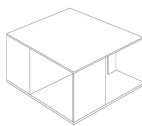

■ T140VX1

■ T140V01

■ T140VM4

■ T140V04

■ T140VX3

■ T140V03

SCHEMATICS

SQUARE CORNER

60cm x 60cm H 42cm
23,62" x 23,62" H 16,54"

60cm x 60cm H 70cm
23,62" x 23,62" H 27,56"

SQUARE CENTRAL

100cm x 100cm H 34cm
39,37" x 39,37" H 13,39"

RECTANGULAR CENTRAL

85cm x 125cm H 34cm
33,46" x 49,21" H 13,39"