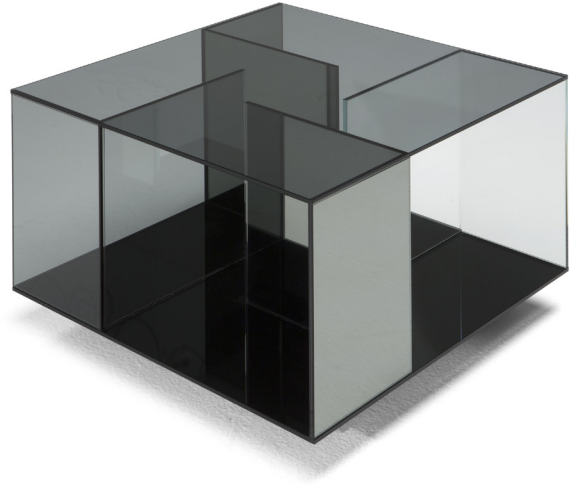

■ T140VX1

■ T140V01

■ T140VM4

■ T140V04

■ T140VX3

■ T140V03

SCHEMATICS

SQUARE CORNER

60cm x 60cm H 42cm
23,62" x 23,62" H 16,54"

60cm x 60cm H 70cm
23,62" x 23,62" H 27,56"

SQUARE CENTRAL

100cm x 100cm H 34cm
39,37" x 39,37" H 13,39"

RECTANGULAR CENTRAL

85cm x 125cm H 34cm
33,46" x 49,21" H 13,39"

FINISHINGS

Frame finishing

BRONZE

SMOKE

TRANSPARENT